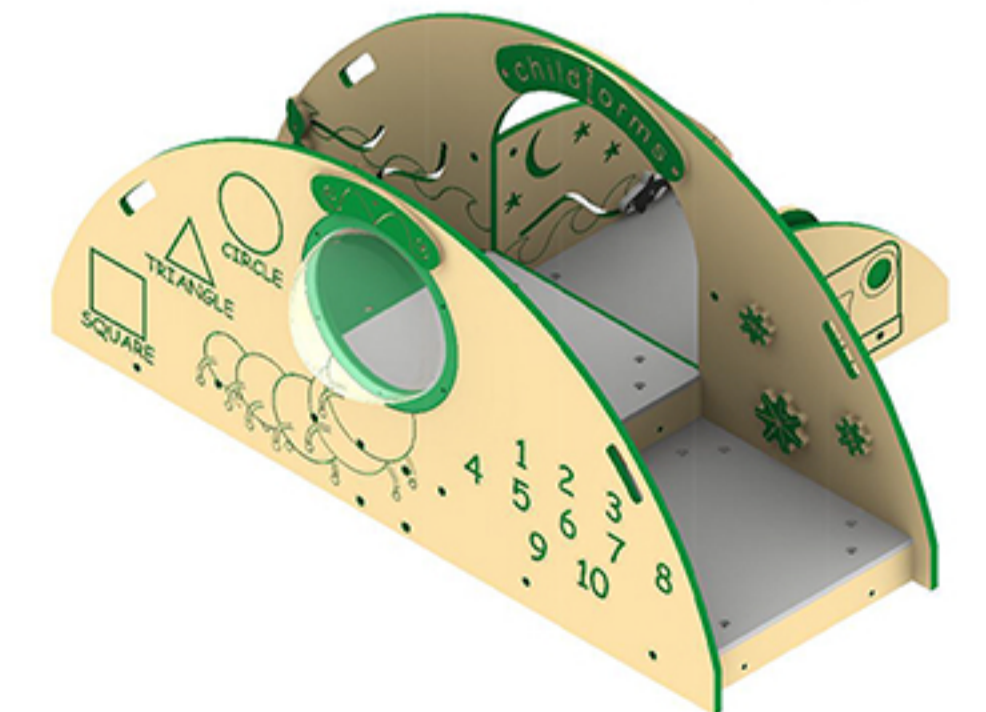

Shelter Home of Caldwell County

5-12 YEAR OLDS PLAYGROUND

STR-353103-G

SWG-00020

2-5 YEAR OLDS PLAYGROUND

STR-35221-G

TOT-01000-G